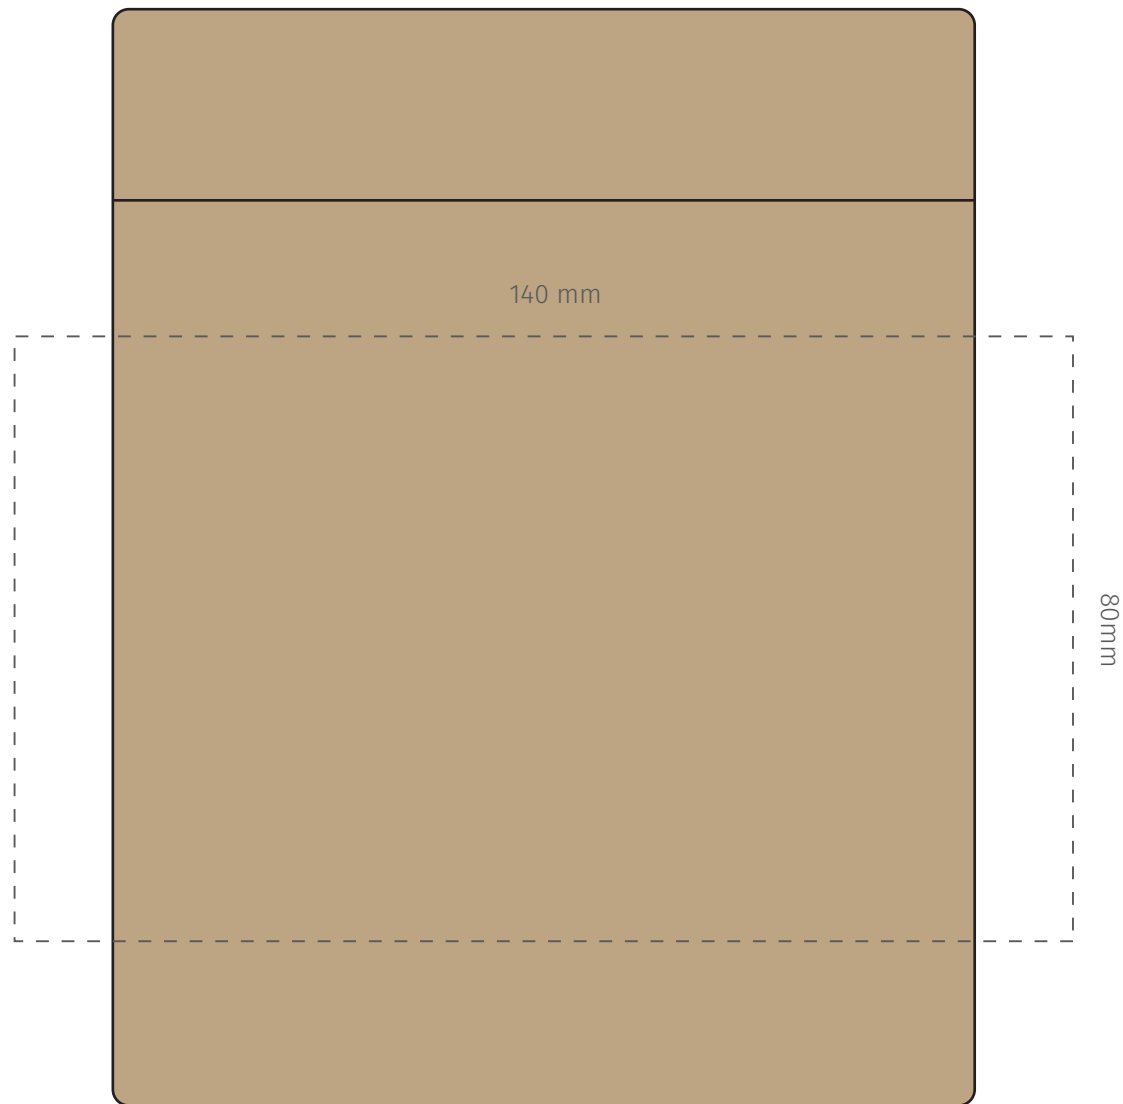

TEMPLATE:

■ CARD TUBE GIFT BOX

P100N - Natural

BRANDING

Pad
Max print area 140 x 80mm (side)
50 x 50mm (lid)

Item shown at 100% actual size when viewed on A4 paper

TOP VIEW

Item shown at 100% actual size when viewed on A4 paper