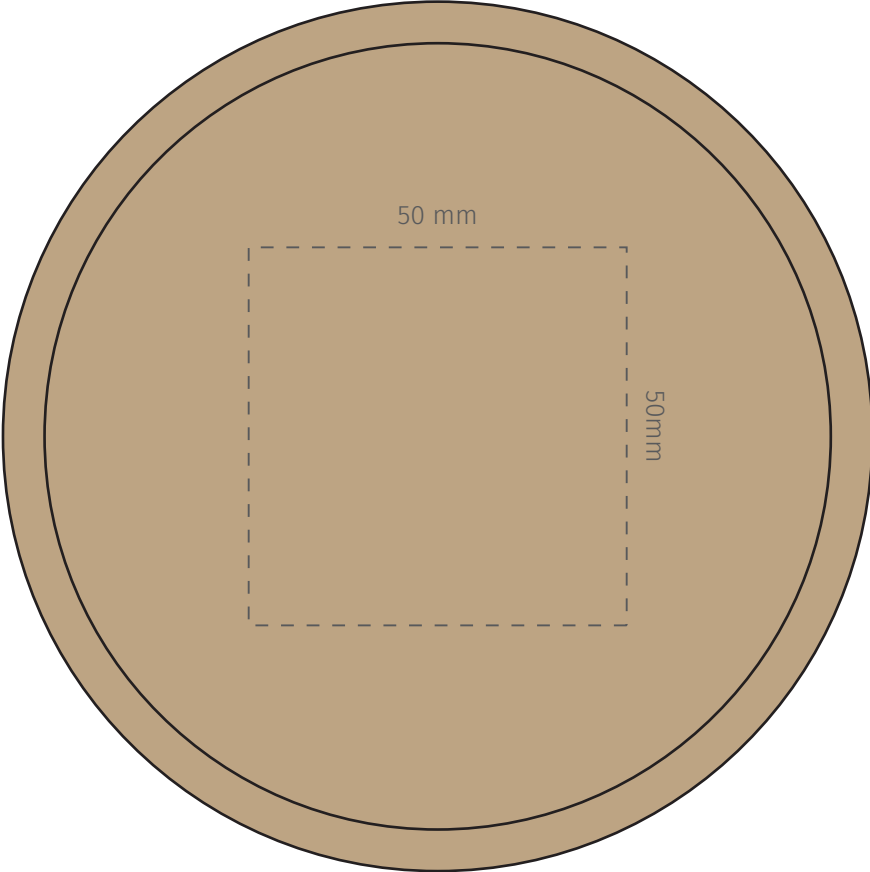

TEMPLATE:

■ CARD TUBE GIFT BOX

P100N - Natural

BRANDING

Pad
Max print area 140 x 80mm (side)
50 x 50mm (lid)

Item shown at 100% actual size when viewed on A4 paper

TOP VIEW

Item shown at 100% actual size when viewed on A4 paper